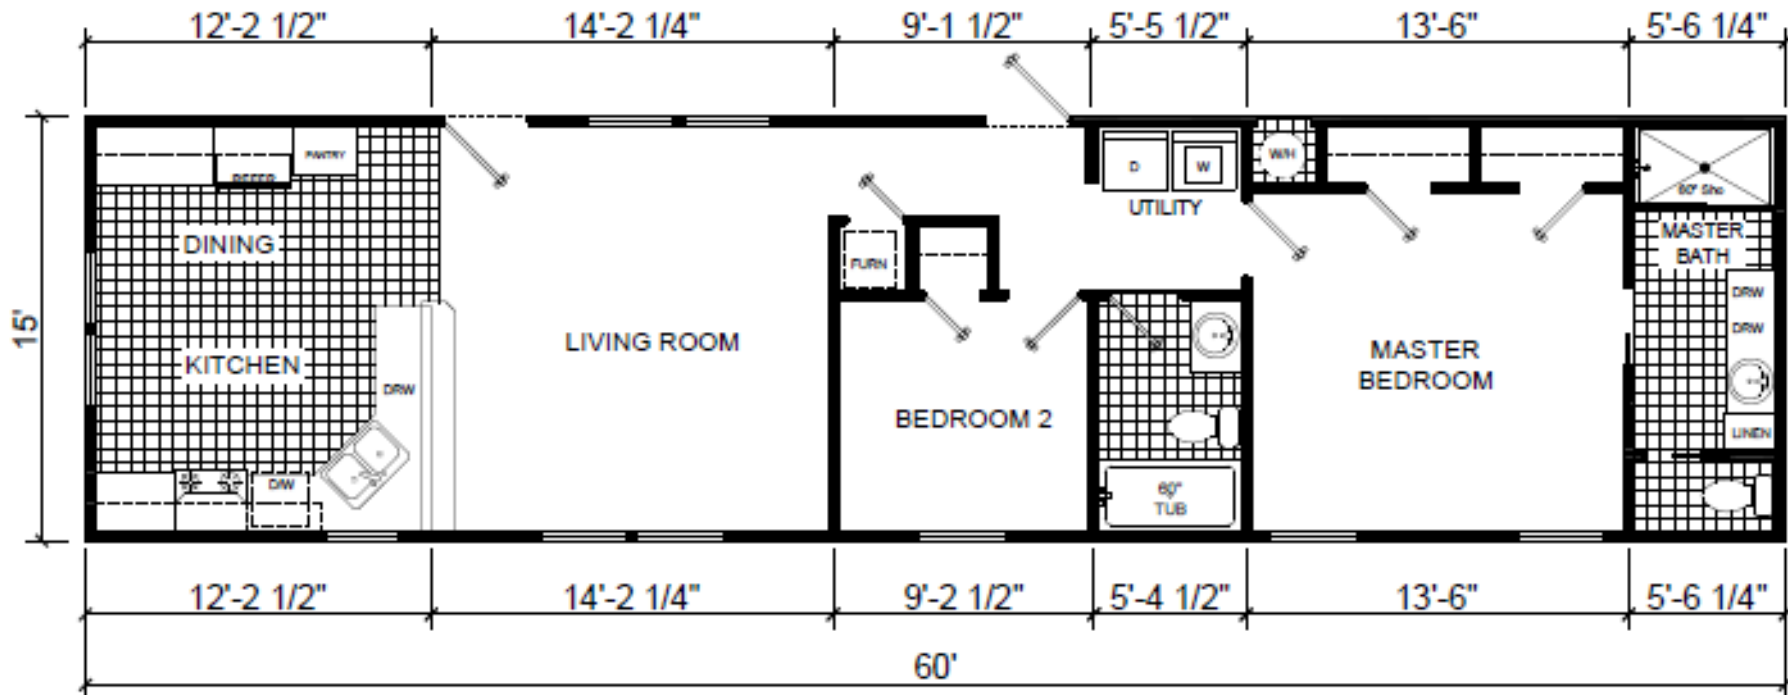

# The Medina 644

900 SQFT

**Recreational**  
Resort Cottages  
and cabins

view our display models at 1201 U.S. Hwy. 175 W. Athens, TX 75751

**(903) 292-5172**

**www.rrcathens.com**

MHDRET00036207/IHB1526