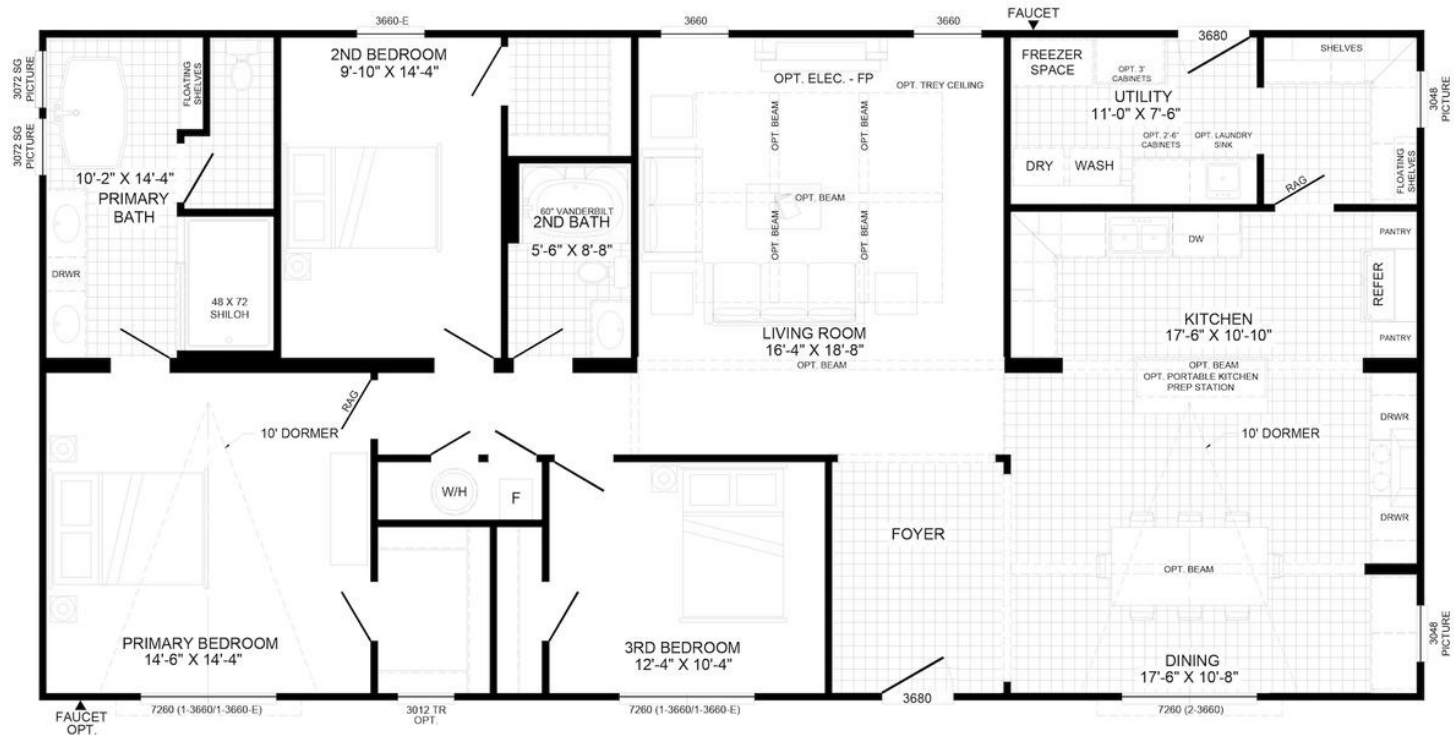

ANNA FAE

1860 SQFT

view our display models at 1201 U.S. Hwy. 175 W. Athens, TX 75751

(903) 292-5172

www.rrcathens.com

MHDRET00036207/IHB1526