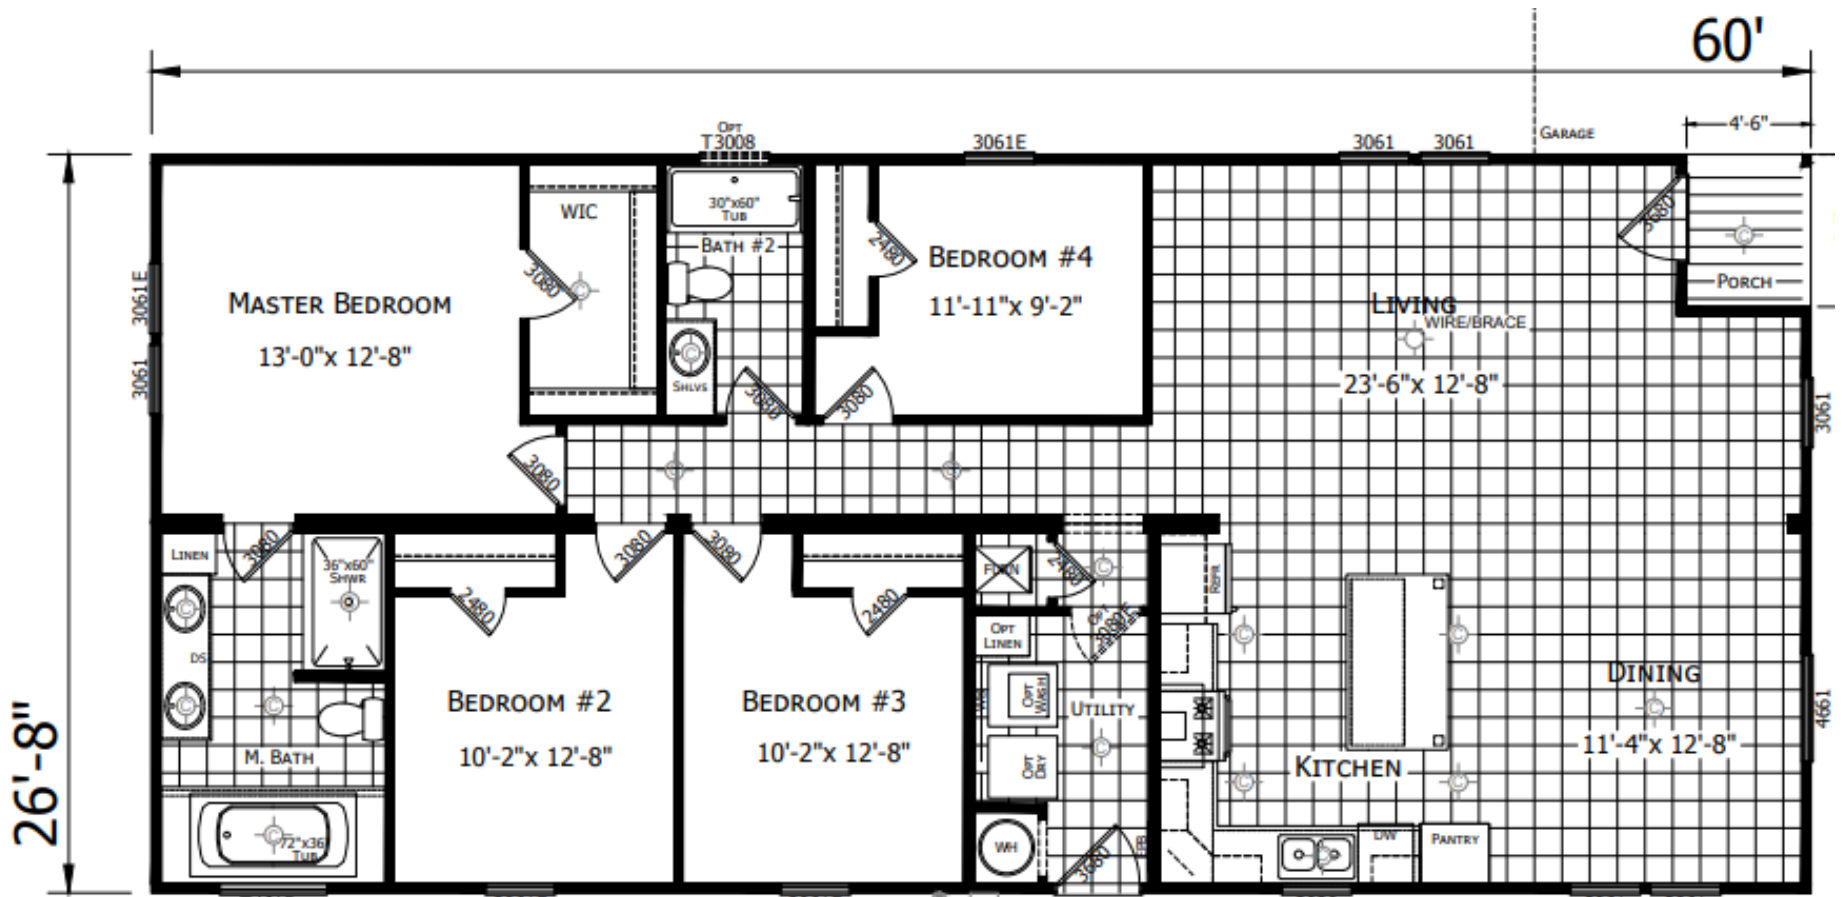

THE GENERAL

1575 SQFT

view our display models at 1201 U.S. Hwy. 175 W. Athens, TX 75751

(903) 292-5172

www.rrcathens.com

MHDRET00036207/IHB1526

**Recreational
Resort Cottages
and cabins**