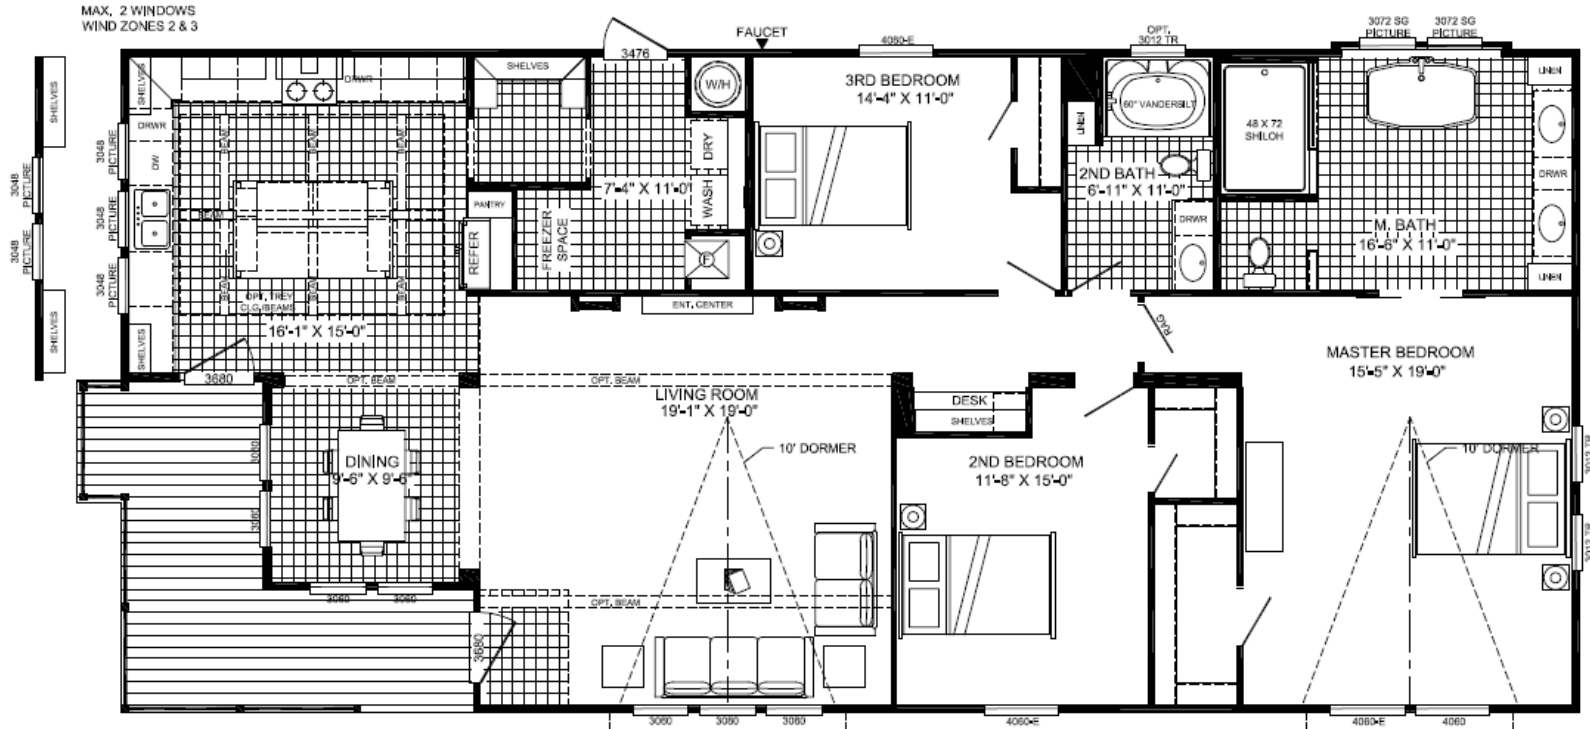

LULAMAE

1832 SQFT

**Recreational
Resort Cottages
and cabins**

view our display models at 1201 U.S. Hwy. 175 W. Athens, TX 75751

(903) 292-5172

www.rrcathens.com

MHDRET00036207/IHB1526