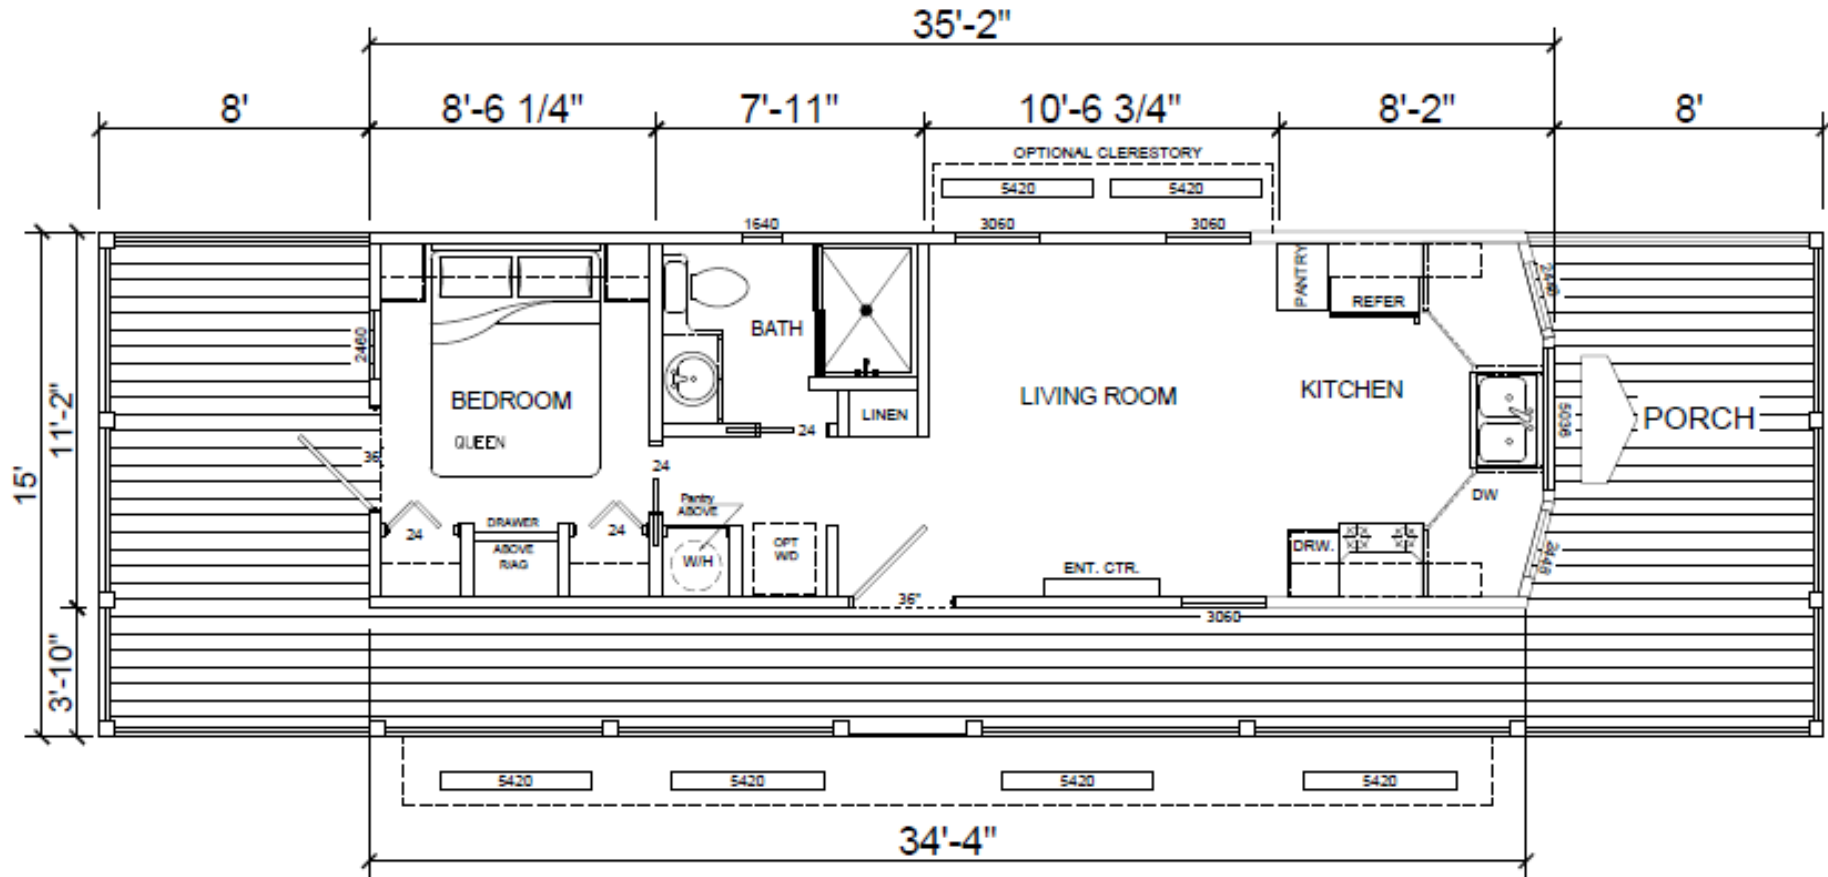

MAGNOLIA P-518

OPT WRAP AROUND PORCHES

399 SQFT

view our display models at 1201 U.S. Hwy. 175 W. Athens, TX 75751

(903) 292-5172

www.rrcathens.com

MHDRET00036207/IHB1526