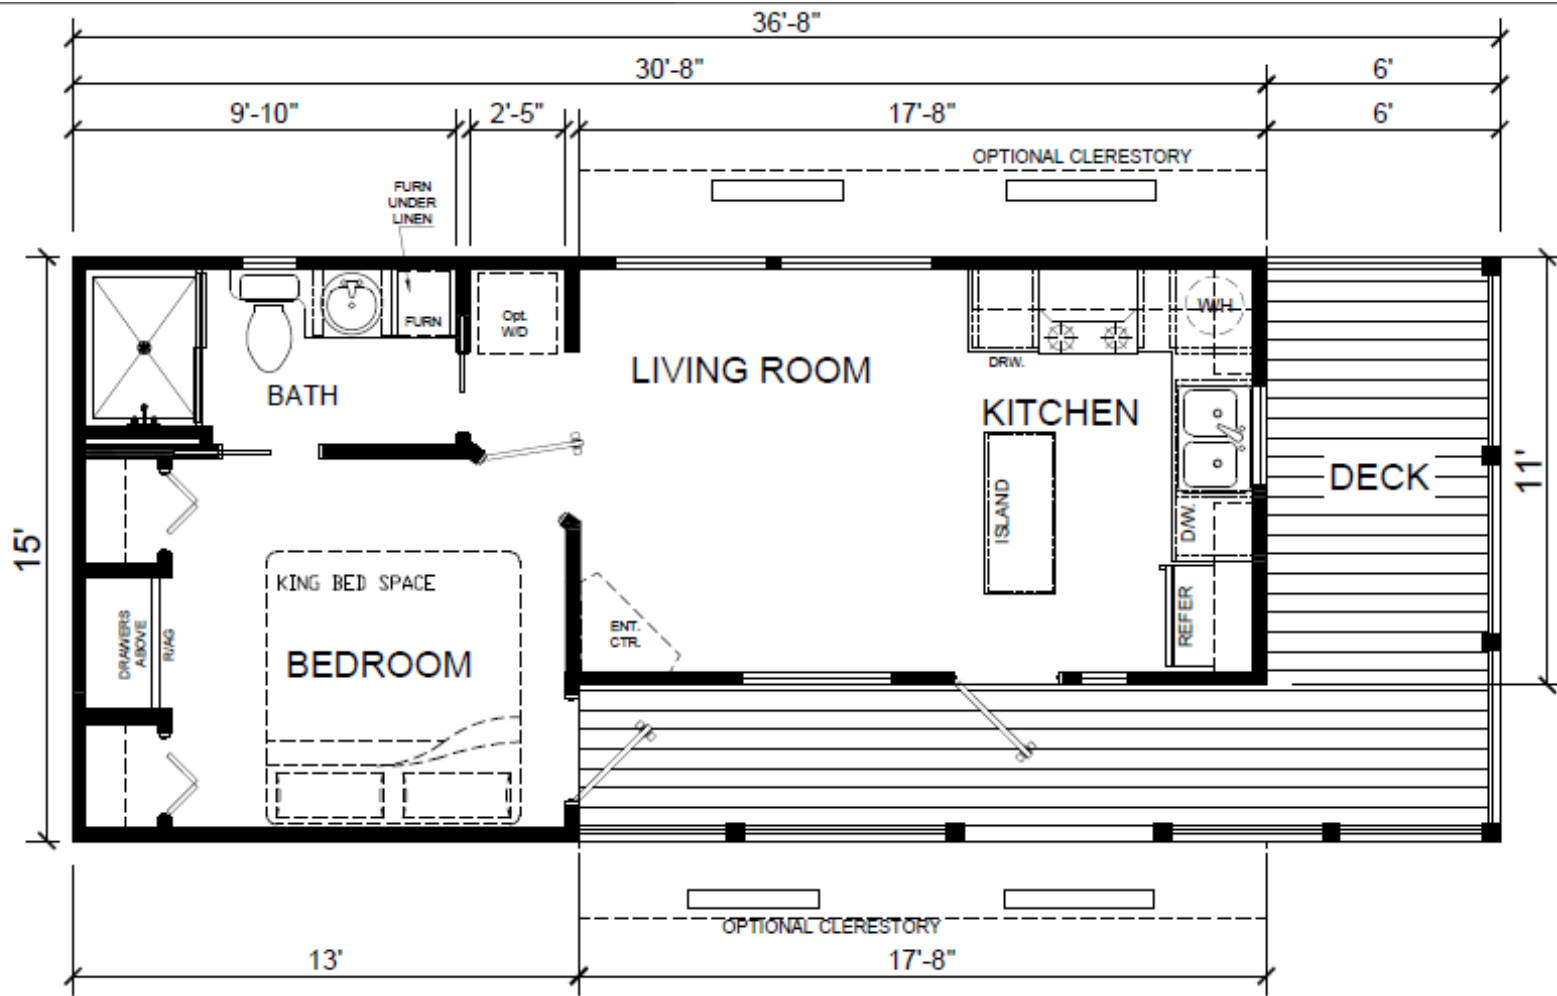

The Meadowview

view our display models at 1201 U.S. Hwy. 175 W. Athens, TX 75751

(903) 292-5172

www.rrcathens.com

MHDRET00036207/IHB1526

**Recreational
Resort Cottages
and cabins**