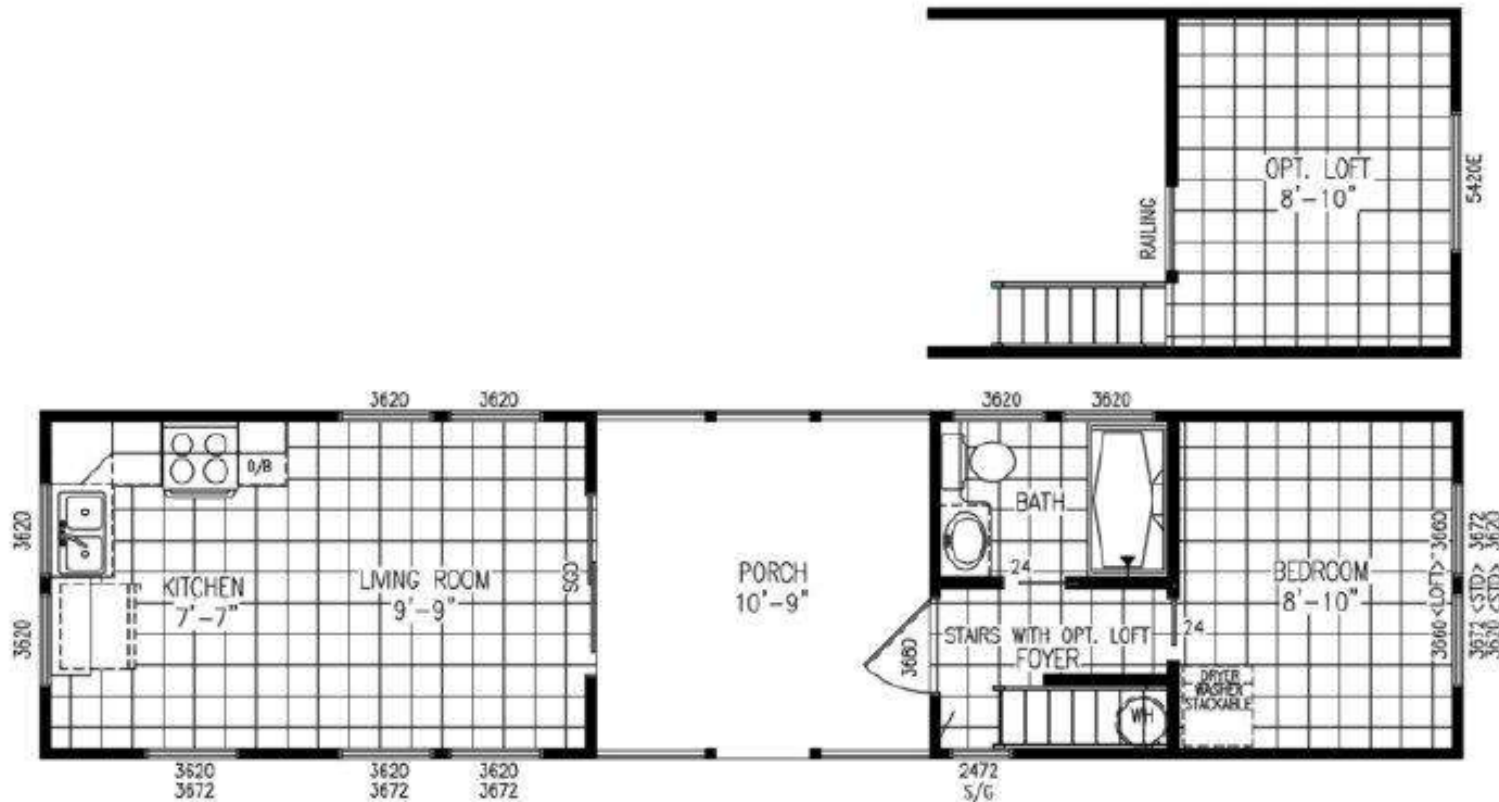

SILVER LAKE

399 SQFT

545PL

12' x 46 (50) Overall w/ 10'-9" Porch
11'-2" x 46 Box w/ 10'-9" Porch 294 Lvg. Sq. Ft.
1 Bedroom 1 Bath

Recreational
Resort Cottages
and cabins

view our display models at 1201 U.S. Hwy. 175 W. Athens, TX 75751