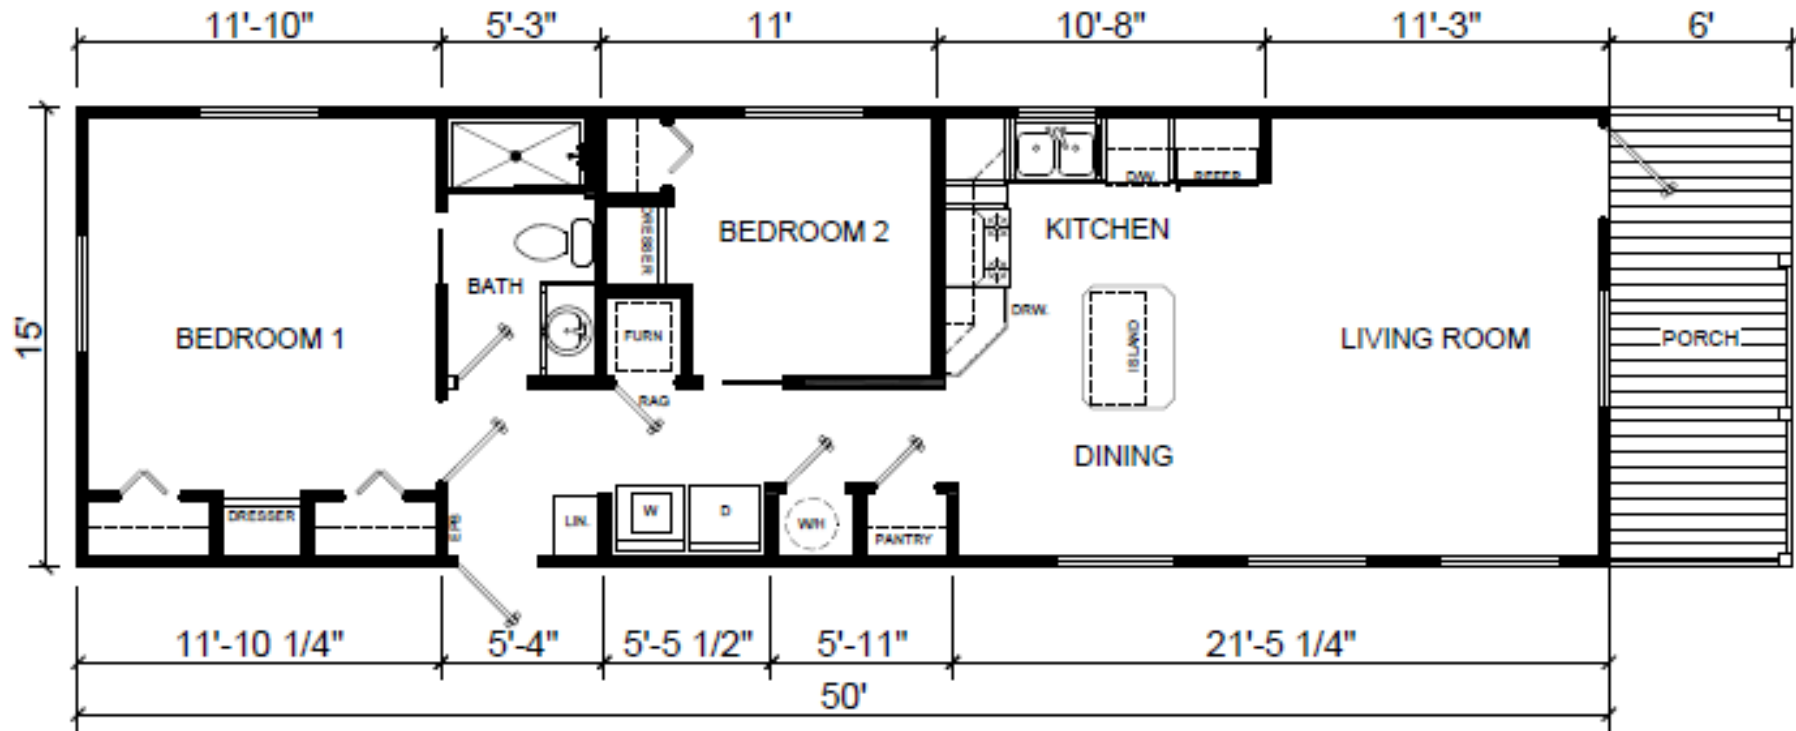

TIMBER RIDGE

750 SQ FT

Recreational
Resort Cottages
and cabins

view our display models at 1201 U.S. Hwy. 175 W. Athens, TX 75751

(903) 292-5172

www.rrcathens.com

MHDRET00036207/IHB1526