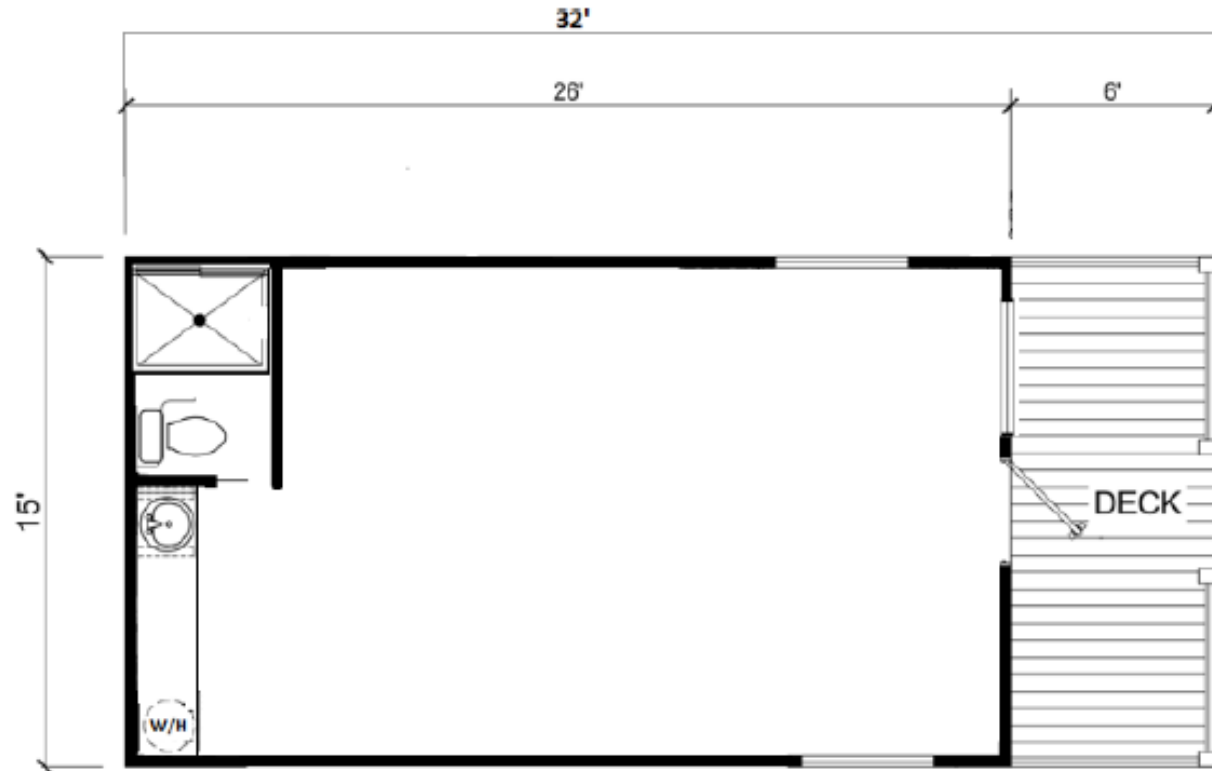

The Design Studio

399 Sqft

view our display models at 1201 U.S. Hwy. 175 W. Athens, TX 75751

(903) 292-5172

www.rrcathens.com

MHDRET00036207/IHB1526