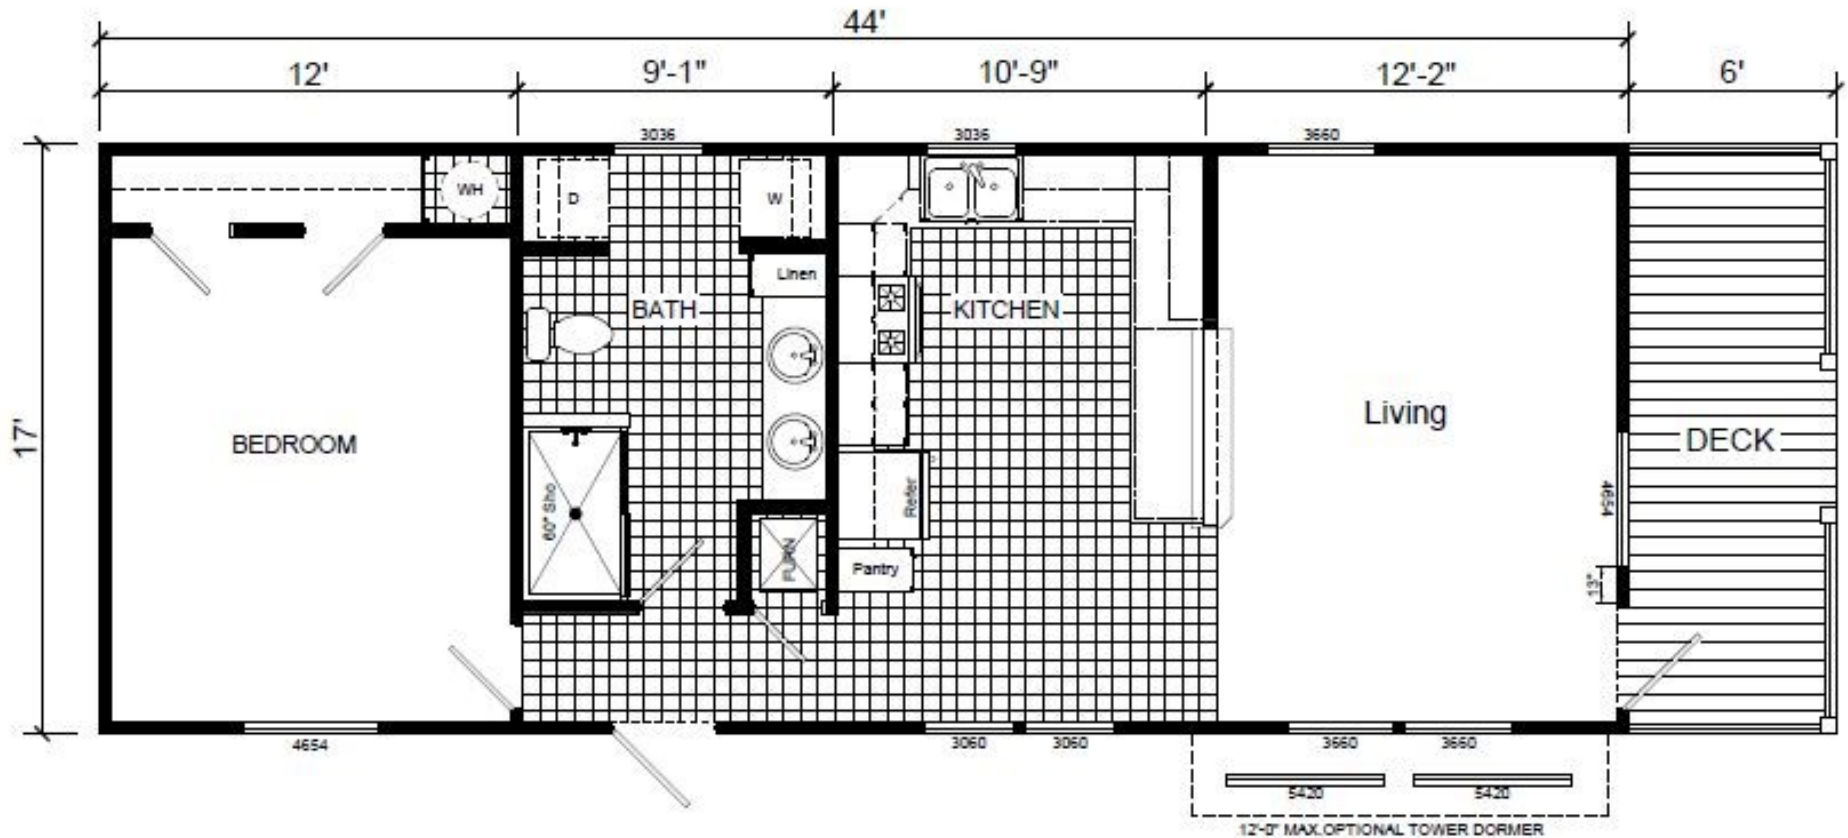

The Riverview

748 sqft

view our display models at 1201 U.S. Hwy. 175 W. Athens, TX 75751

(903) 292-5172

www.rrcathens.com

MHDRET00036207/IHB1526